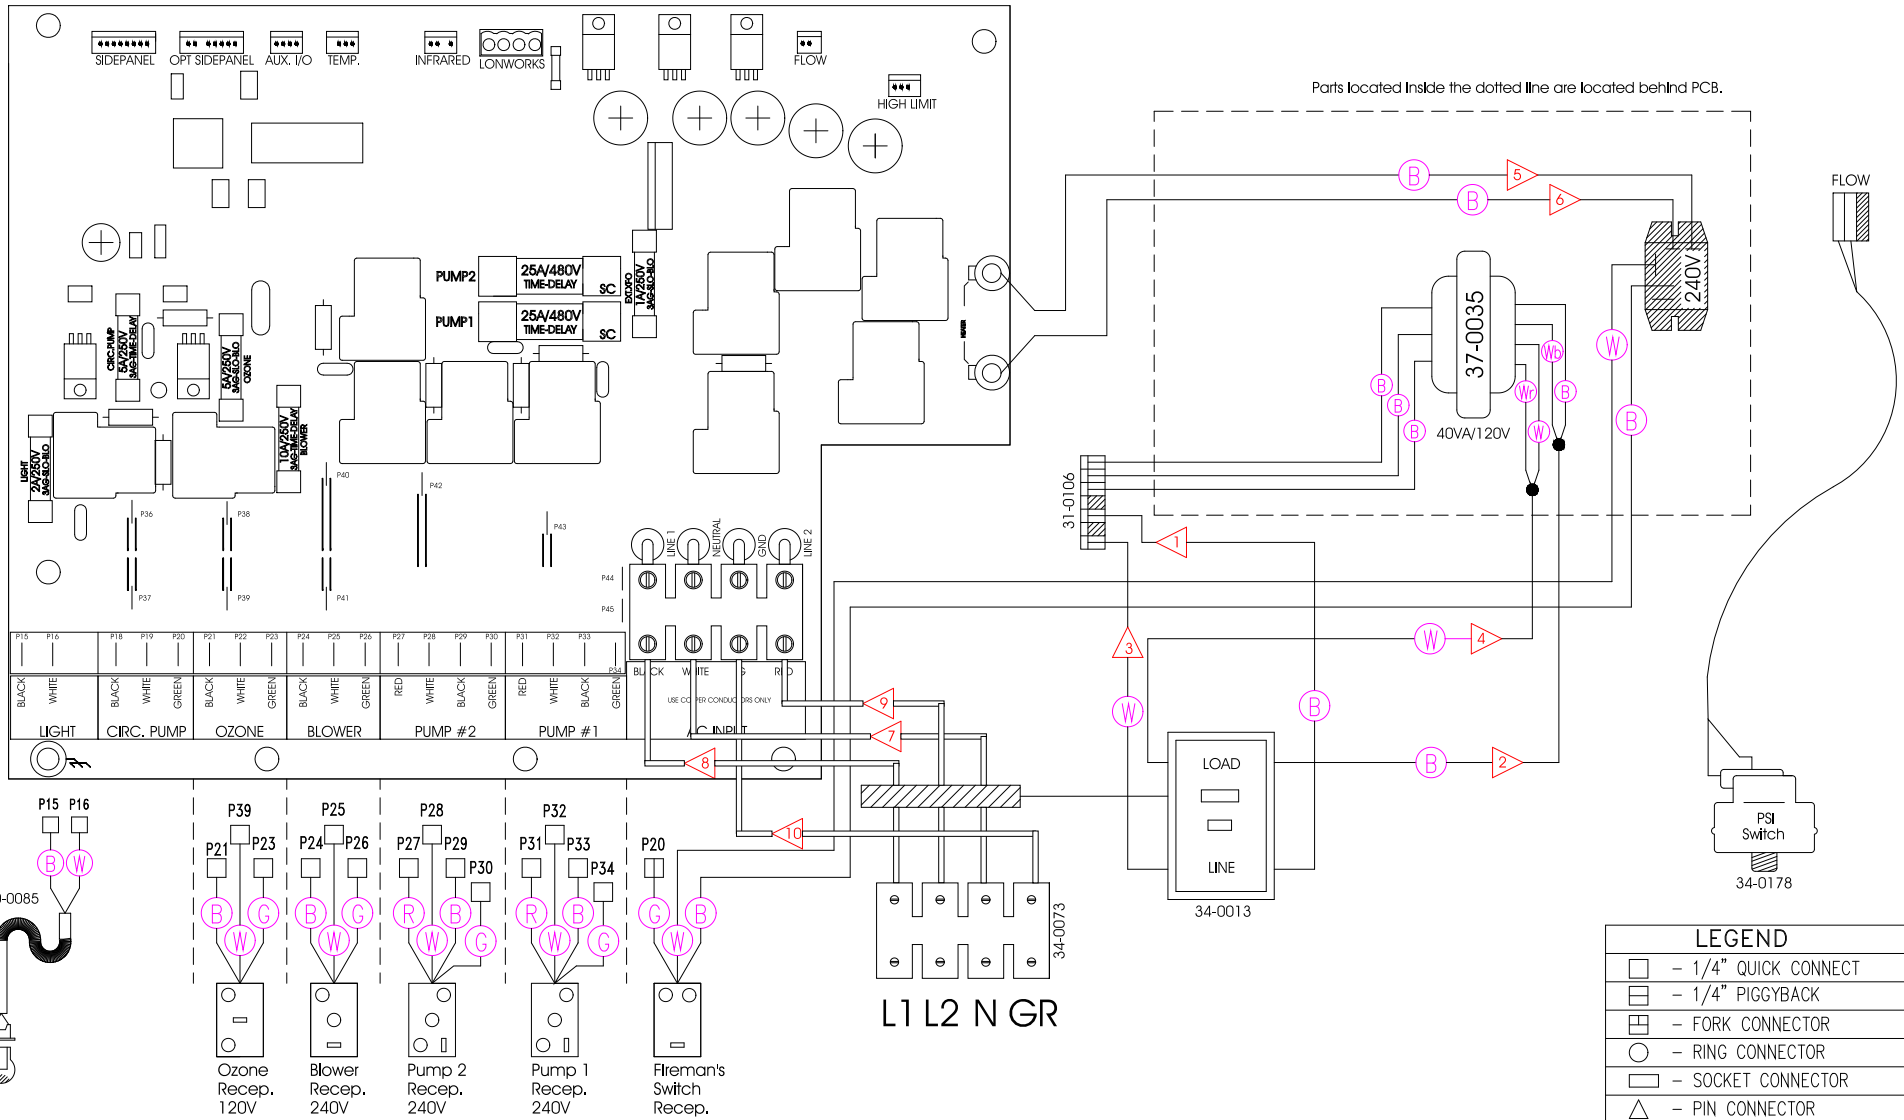

# 33-0011-R4

## HYDROQUIP

13345 Estelle St.  
 Corona, CA 92879  
 Phone: (909) 273-7575 Fax: (800) 332-7190

Manufacture Notes: on Contactor indicates capacitor.

**SHADED COMPONENTS ARE 240V**

Dwg. No.:  
**GD222AH-KPQY**  
 Reviewed By:

Drawn By:  
**BH**  
 Date:  
**12.06.01**

Rev.  
**4**

Diagram No.:  
**5131**

**Wire Color Code**

B - Black	G - Green
Br - Brown	Bl - Blue
R - Red	V - Violet
O - Orange	W - White
Y - Yellow	Gr - Gray